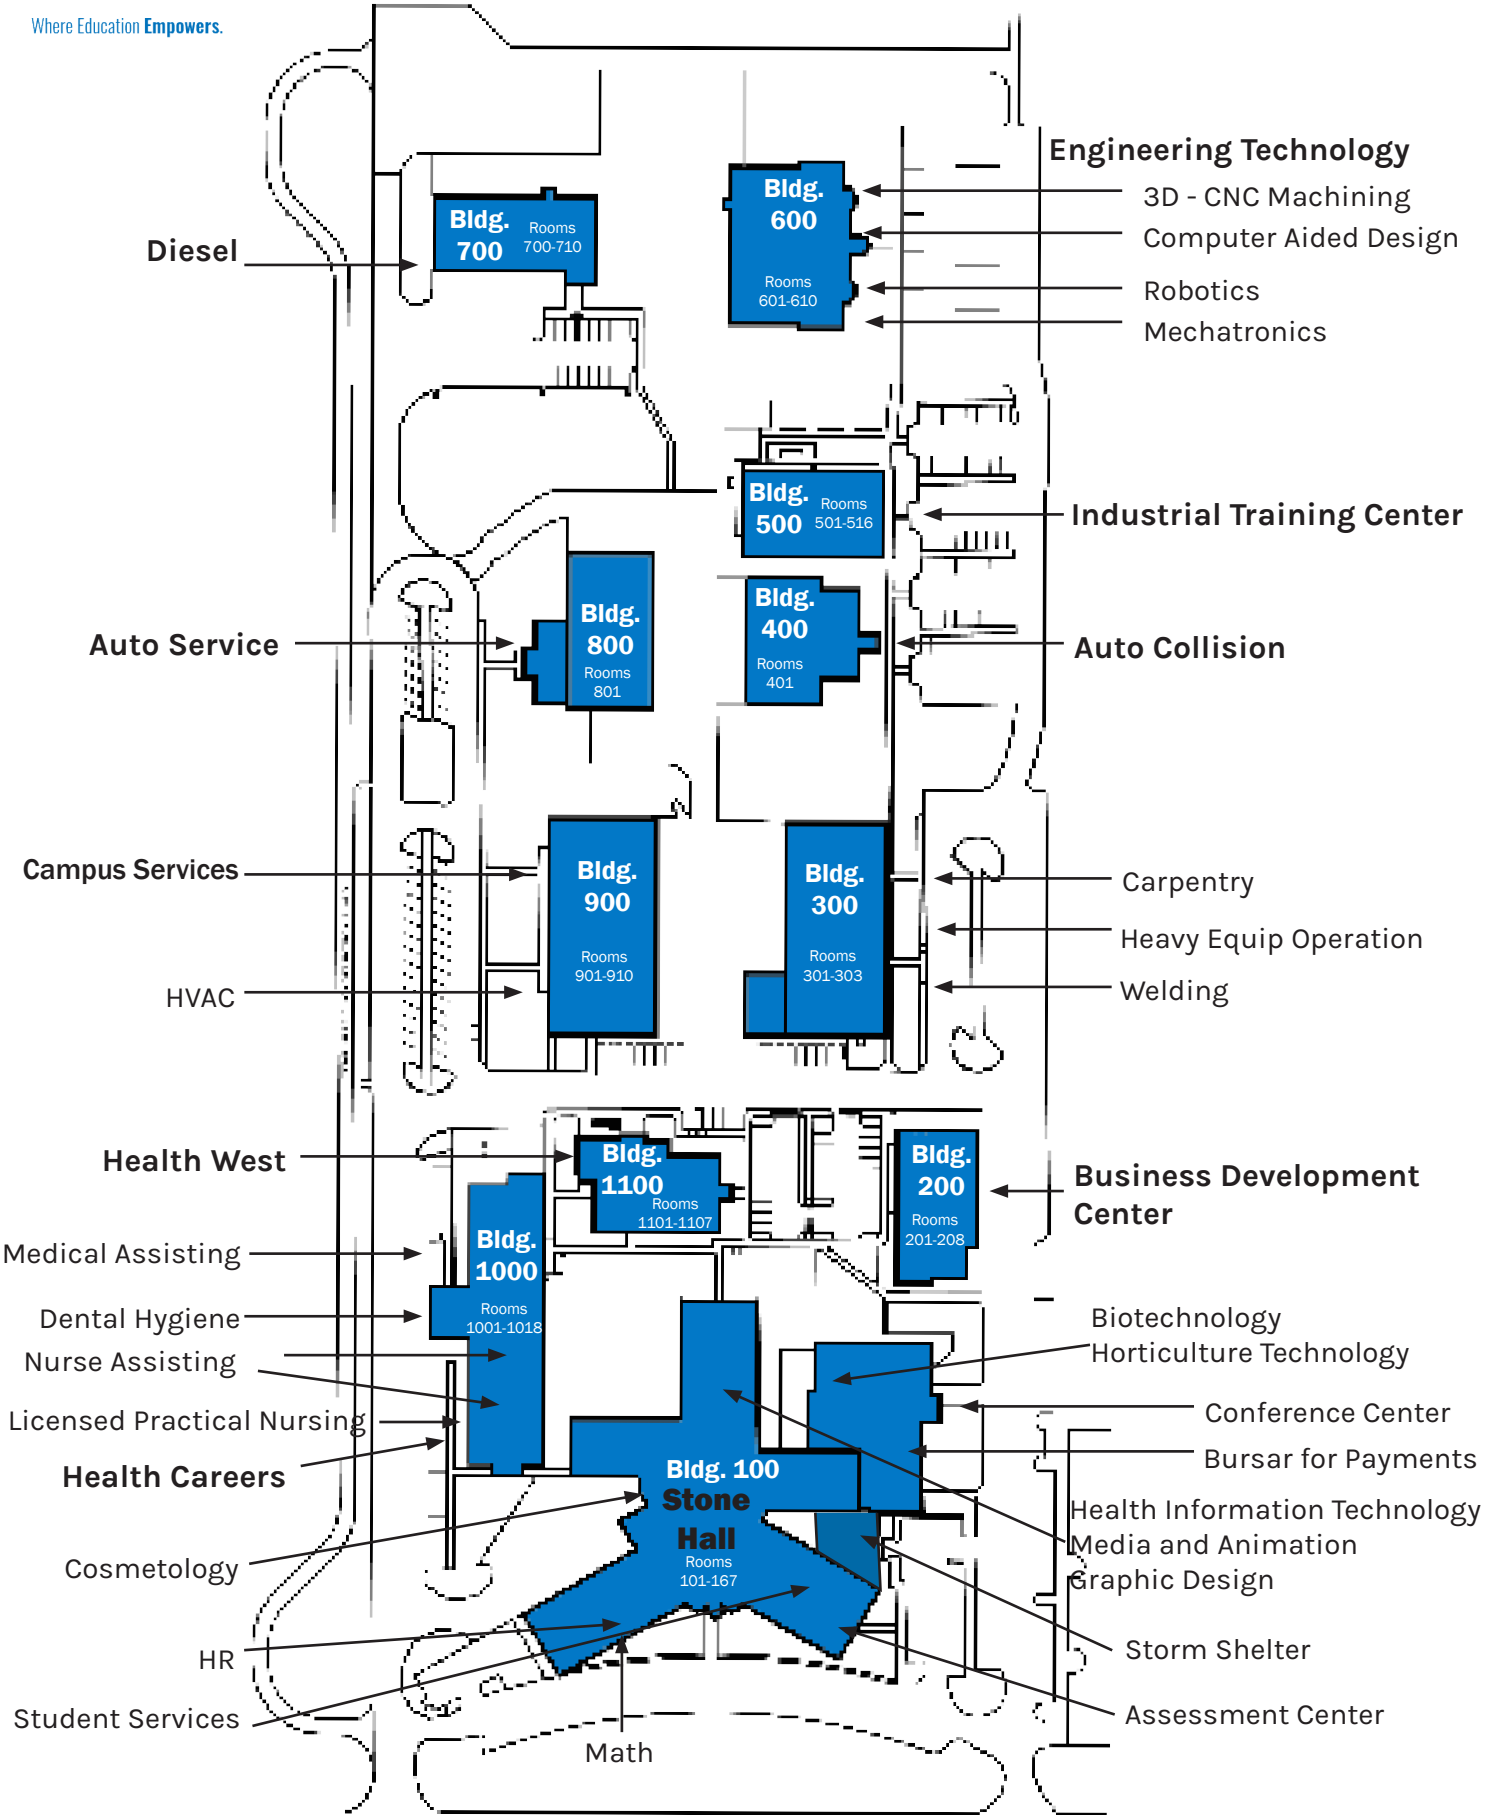

Campus Map

Bldg. 700 Rooms 700-710

Bldg. 600 Rooms 601-610

Engineering Technology

- 3D - CNC Machining
- Computer Aided Design
- Robotics
- Mechatronics

Diesel

Bldg. 500 Rooms 501-516

Bldg. 400 Rooms 401

Bldg. 800 Rooms 801

Industrial Training Center

Auto Collision

Auto Service

Bldg. 900 Rooms 901-910

Bldg. 300 Rooms 301-303

Carpentry

Heavy Equip Operation

Welding

Campus Services

HVAC

Bldg. 1100 Rooms 1101-1107

Bldg. 200 Rooms 201-208

Bldg. 1000 Rooms 1001-1018

Bldg. 100 Stone Hall Rooms 101-167

Business Development Center